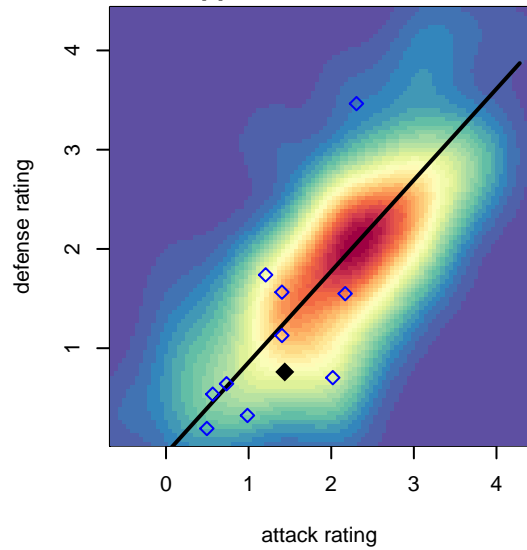

**attack and defense rating
relative to others at age
and all opponents in last 13 months**