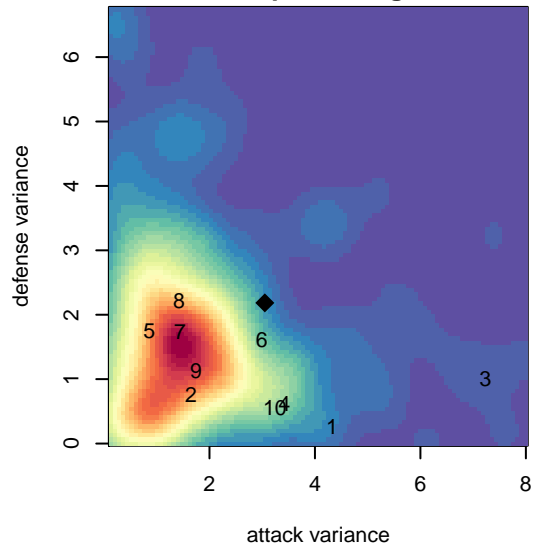

Crossfire OR CUSC Black G03

Crossfire Oregon
 Clackamas, OR
 G03 total strength=1117
 attack=4.21 defense=2.14
 spr league = PTT Win G03 Div 2
 notes= McHone 2017

alt names used:
 CUSC 03G Black McHone
 CUSC 03G MCHONE
 CUSC 03G McHone
 CUSC 03G Black Clackamas

Venues played:
 2017 PCU Summer Classic Bronze
 2017 Beaverton Cup U15 Bronze
 2017 Mt Hood Challenge U15 Silver
 2017 PTT Winter G03 Division 2

**attack and defense variance (black dot)
relative to other teams
and top 10 in region**