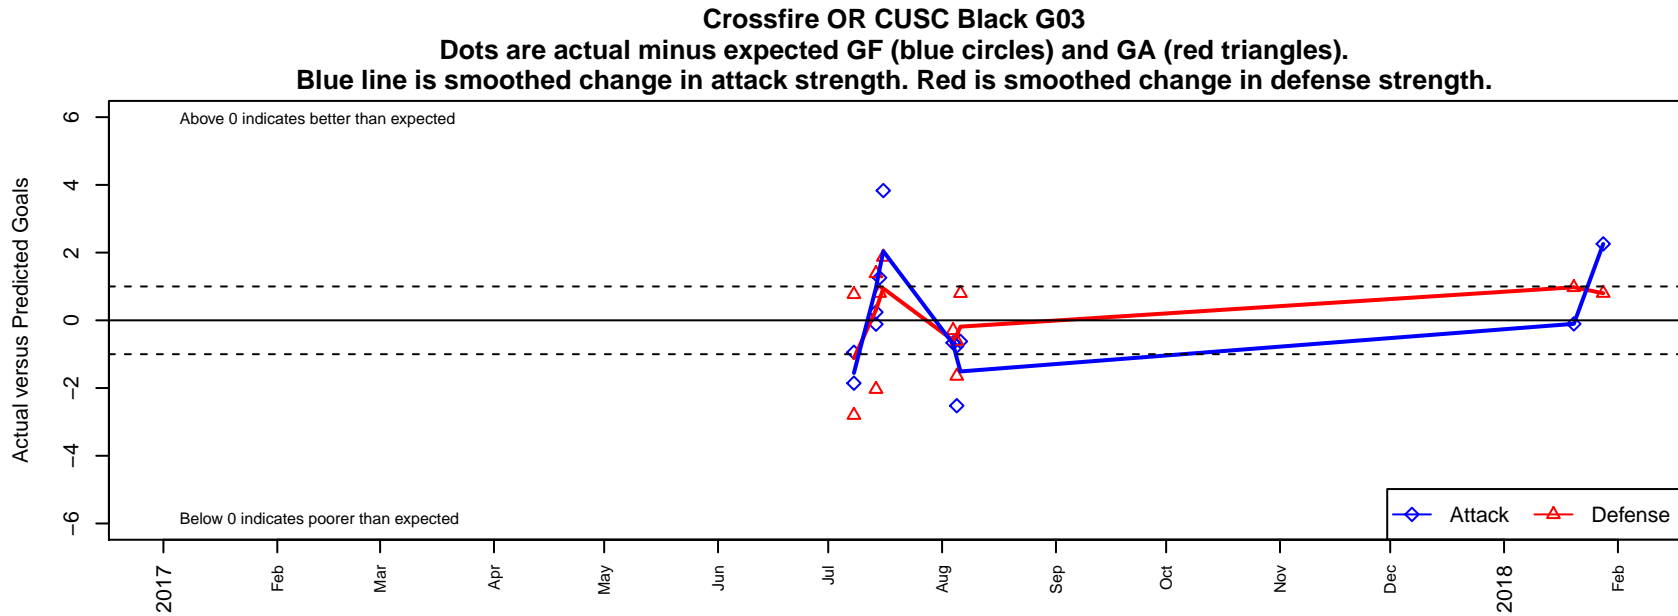

Crossfire OR CUSC Black G03

Crossfire Oregon
 Clackamas, OR
 G03 total strength=1117
 attack=4.21 defense=2.14
 spr league = PTT Win G03 Div 2
 notes= McHone 2017

alt names used:
 CUSC 03G Black McHone
 CUSC 03G MCHONE
 CUSC 03G McHone
 CUSC 03G Black Clackamas

Venues played:
 2017 PCU Summer Classic Bronze
 2017 Beaverton Cup U15 Bronze
 2017 Mt Hood Challenge U15 Silver
 2017 PTT Winter G03 Division 2

**attack and defense variance (black dot)
relative to other teams
and top 10 in region**